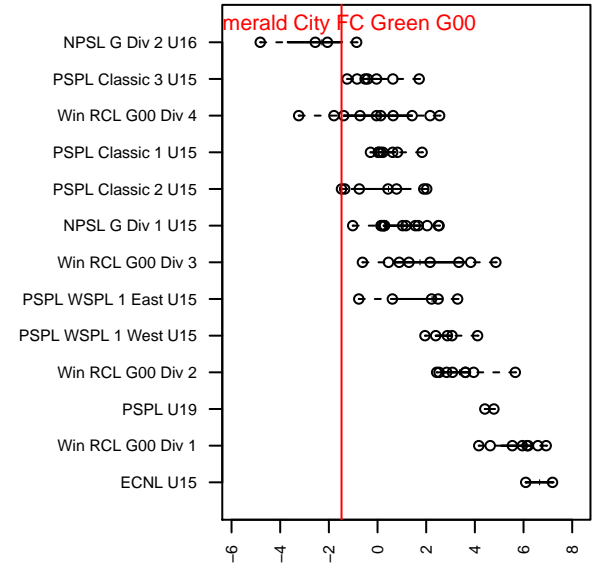

Emerald City FC Green G00

Emerald City FC
 Seattle, WA
 G00 total strength=974
 attack=1.91 defense=1.75
 fall league = PSPL Classic 2 U15

alt names used:
 ECFC F00 Green
 Emerald City FC F00
 Emerald City FC F00 Green
 EMERALD CITY FC ECFC F00 GREEN (WA)

Venues played:
 2015 Skagit Firecracker U15-16
 2015 Seattle United Cup GU15
 2015 KITG GU15 Green
 2015 PSPL Classic 2 U15
 2015 WA Cup GU15 Bronze U15

Emerald City FC Green G00
 Dots are actual minus expected GF (blue circles) and GA (red triangles).
 Blue line is smoothed change in attack strength. Red is smoothed change in defense strength.

**attack and defense variance (black dot)
relative to other teams
and top 10 in region**

**attack and defense rating
relative to others at age
and all opponents in last 13 months**

Performance relative to 13 month average